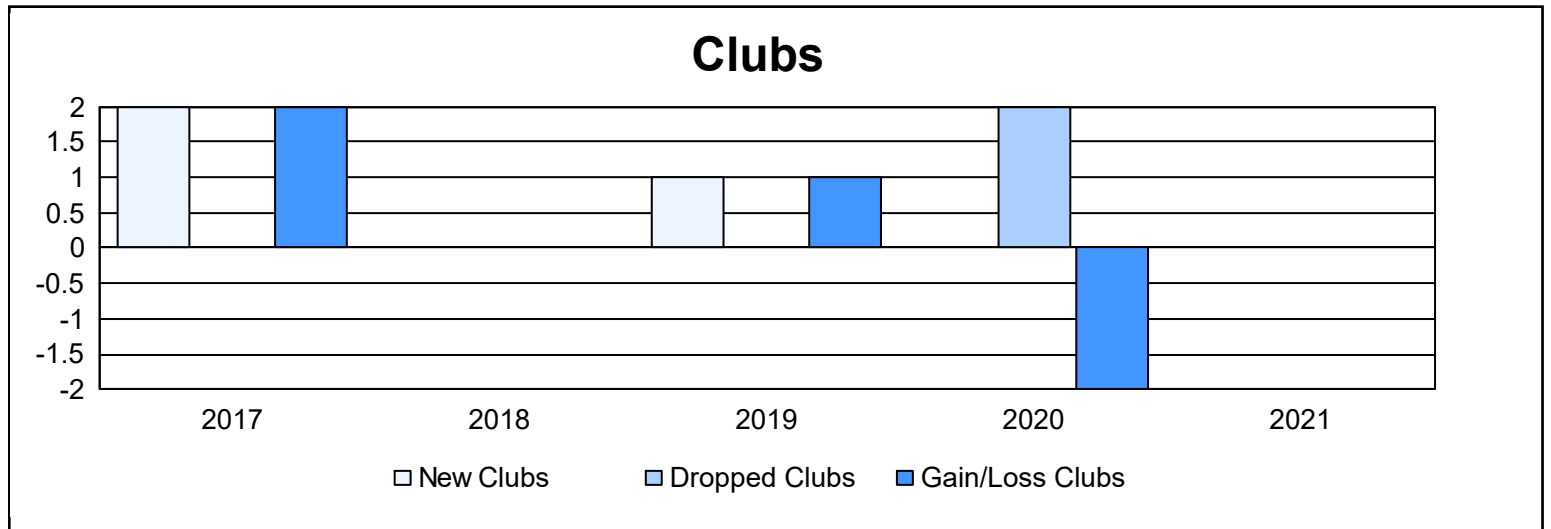

Year	New Clubs	Dropped Clubs	Gain/ Loss Clubs	New Members	Charter Members	Reinstate Members	Transfer Members	Total Member Added	Total Members Dropped	Gain/ Loss Members
2016-2017	2	0	2	109	72	7	3	191	199	-8
2017-2018	0	0	0	164	21	6	9	200	195	5
2018-2019	1	0	1	112	25	2	5	144	132	12
2019-2020	0	2	-2	62	2	3	13	80	193	-113
2020-2021	0	0	0	83	0	3	7	93	120	-27
<b>Average</b>	<b>1</b>	<b>0</b>	<b>0</b>	<b>106</b>	<b>24</b>	<b>4</b>	<b>7</b>	<b>142</b>	<b>168</b>	<b>-26</b>

### Membership Composition June 2021 Cumulative