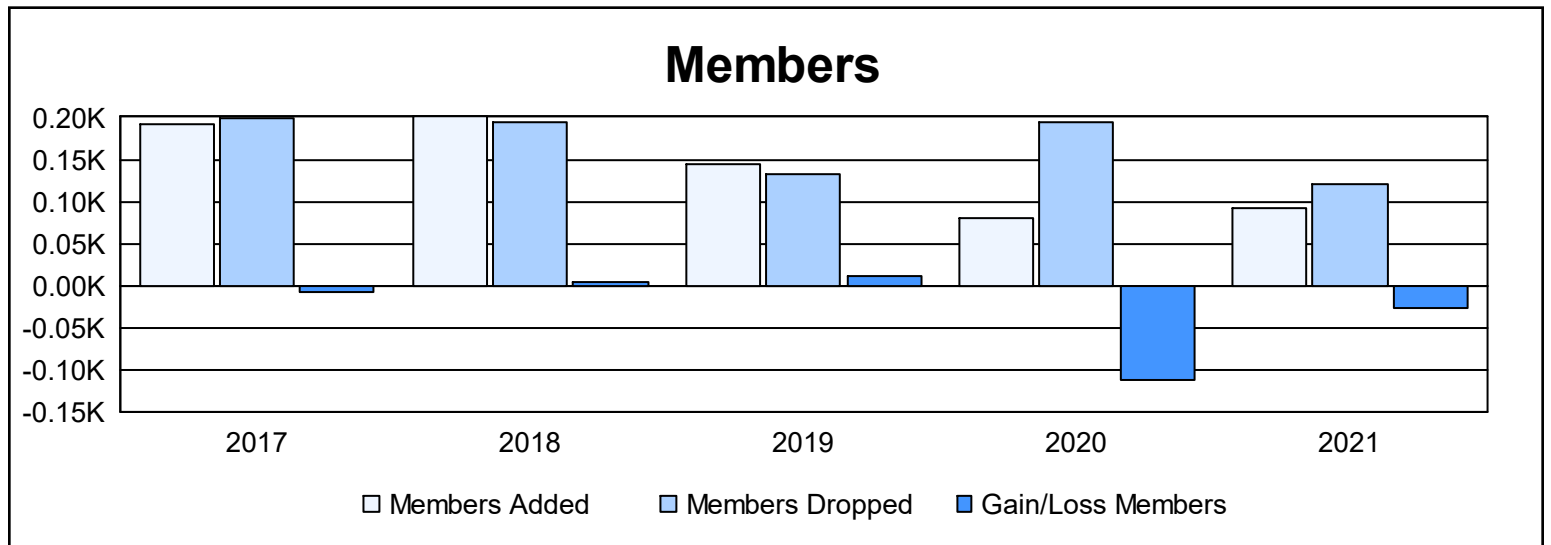

Year	New Clubs	Dropped Clubs	Gain/ Loss Clubs	New Members	Charter Members	Reinstate Members	Transfer Members	Total Member Added	Total Members Dropped	Gain/ Loss Members
2016-2017	2	0	2	109	72	7	3	191	199	-8
2017-2018	0	0	0	164	21	6	9	200	195	5
2018-2019	1	0	1	112	25	2	5	144	132	12
2019-2020	0	2	-2	62	2	3	13	80	193	-113
2020-2021	0	0	0	83	0	3	7	93	120	-27
<b>Average</b>	<b>1</b>	<b>0</b>	<b>0</b>	<b>106</b>	<b>24</b>	<b>4</b>	<b>7</b>	<b>142</b>	<b>168</b>	<b>-26</b>

### Membership Composition June 2021 Cumulative