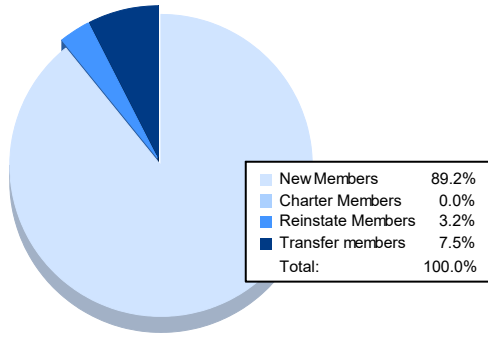

Year	New Clubs	Dropped Clubs	Gain/ Loss Clubs	New Members	Charter Members	Reinstate Members	Transfer Members	Total Member Added	Total Members Dropped	Gain/ Loss Members
2016-2017	2	0	2	109	72	7	3	191	199	-8
2017-2018	0	0	0	164	21	6	9	200	195	5
2018-2019	1	0	1	112	25	2	5	144	132	12
2019-2020	0	2	-2	62	2	3	13	80	193	-113
2020-2021	0	0	0	83	0	3	7	93	120	-27
<b>Average</b>	<b>1</b>	<b>0</b>	<b>0</b>	<b>106</b>	<b>24</b>	<b>4</b>	<b>7</b>	<b>142</b>	<b>168</b>	<b>-26</b>

### Membership Composition June 2021 Cumulative